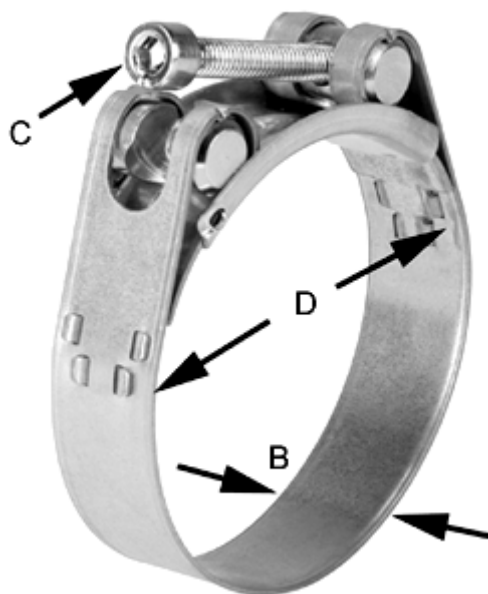

Article number: 025927301194

Description: Heavy Duty Clamp GBS M 194/30 W1 ISK QRC

Measures

C (screw type) = ISK
Diameter D = 187-200
Width B = 30